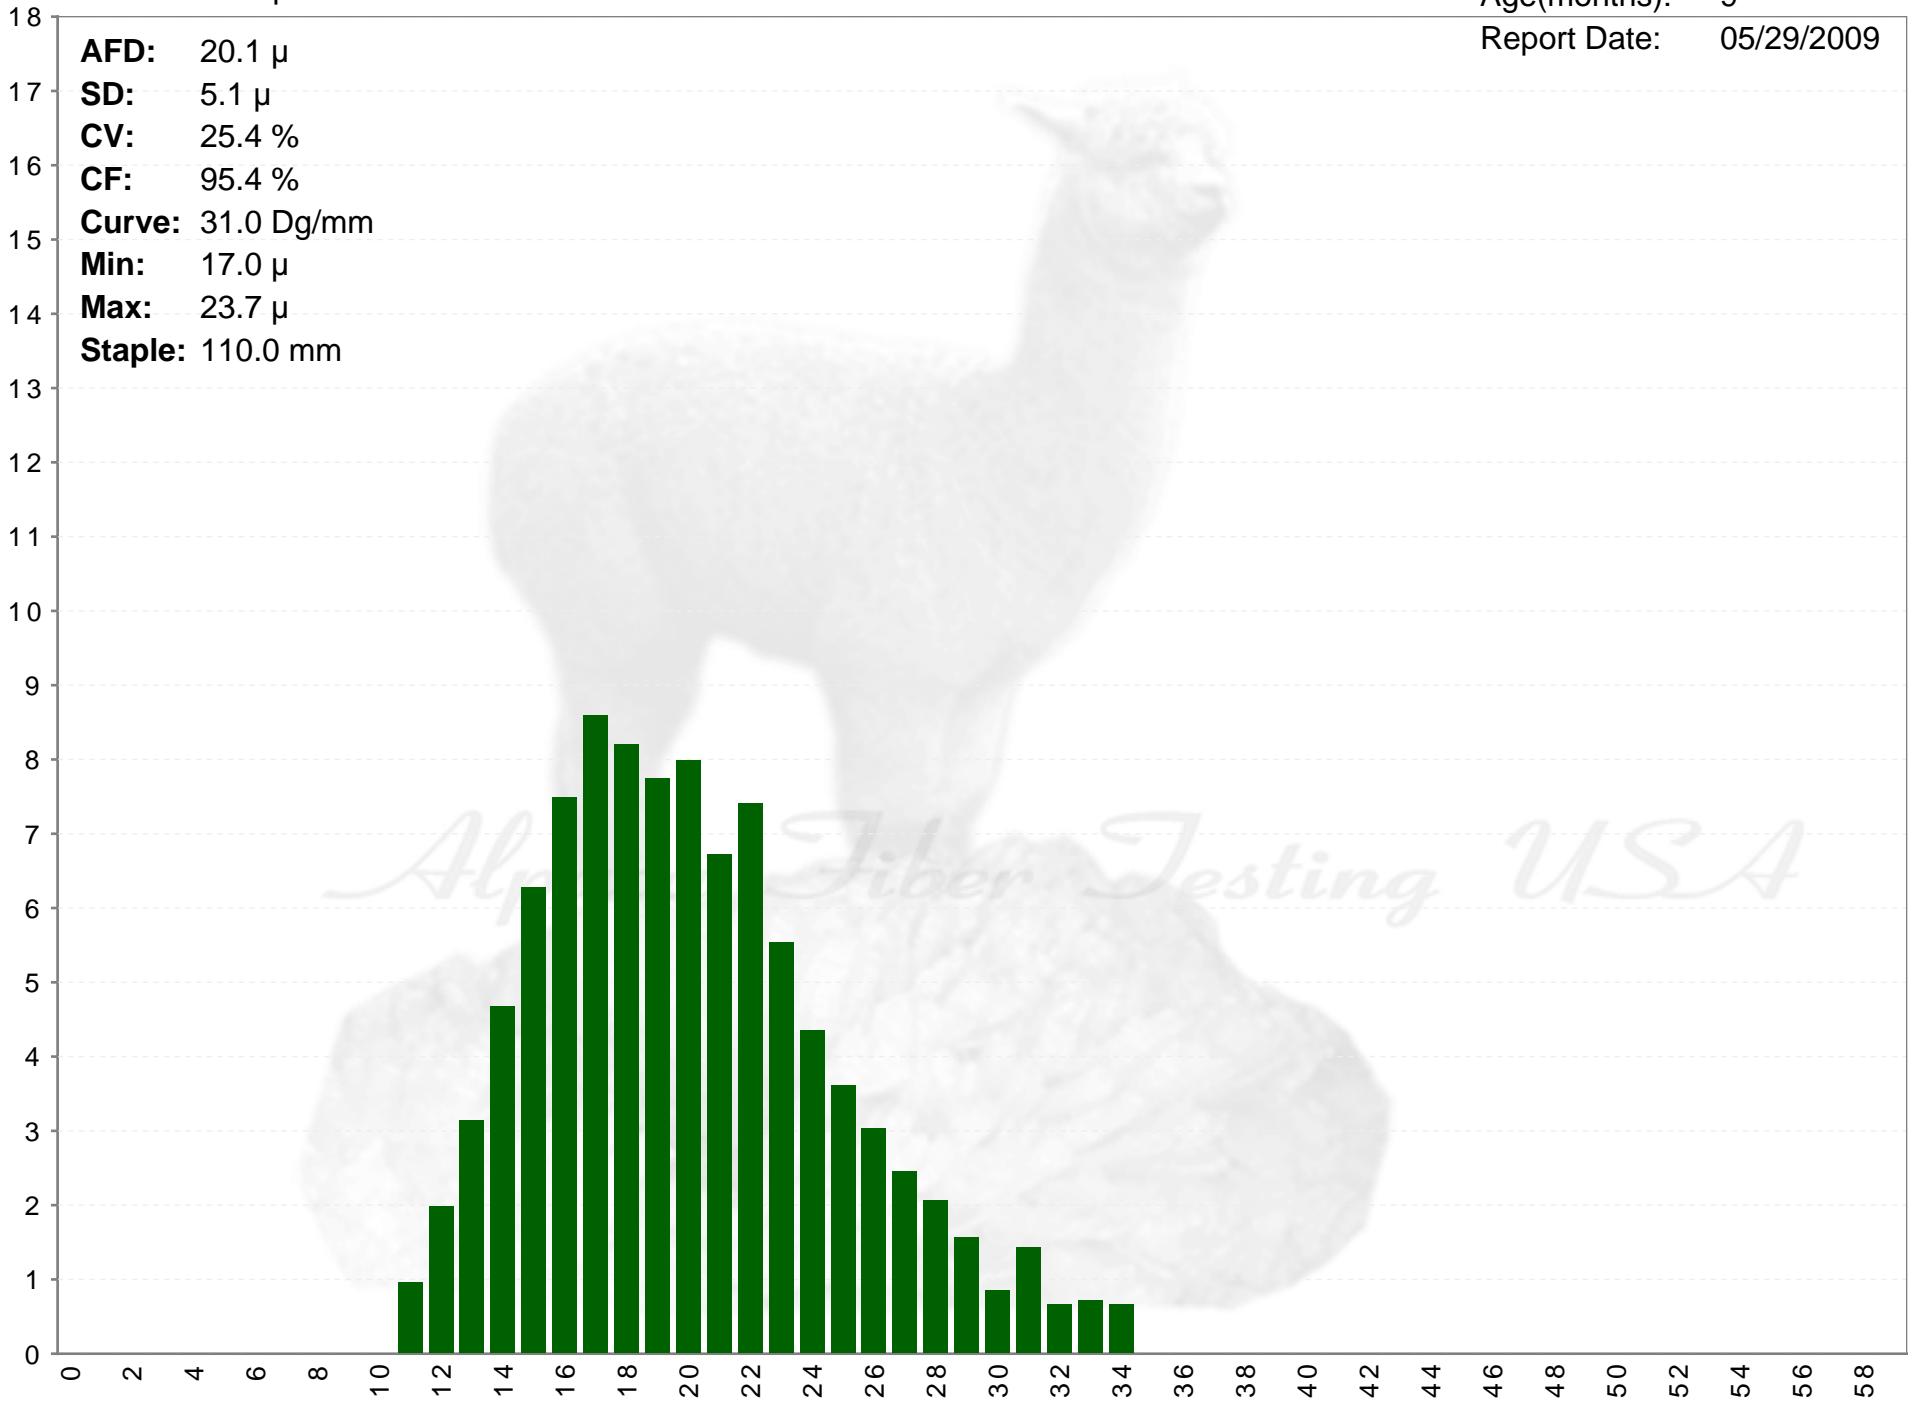

Powder Puff Alpacas

CEO

Age(months): 9

Report Date: 05/29/2009

AFD: 20.1 μ
SD: 5.1 μ
CV: 25.4 %
CF: 95.4 %
Curve: 31.0 Dg/mm
Min: 17.0 μ
Max: 23.7 μ
Staple: 110.0 mm

% of Fibers

Alpaca Fiber Testing USA

Fiber Diameter (microns)