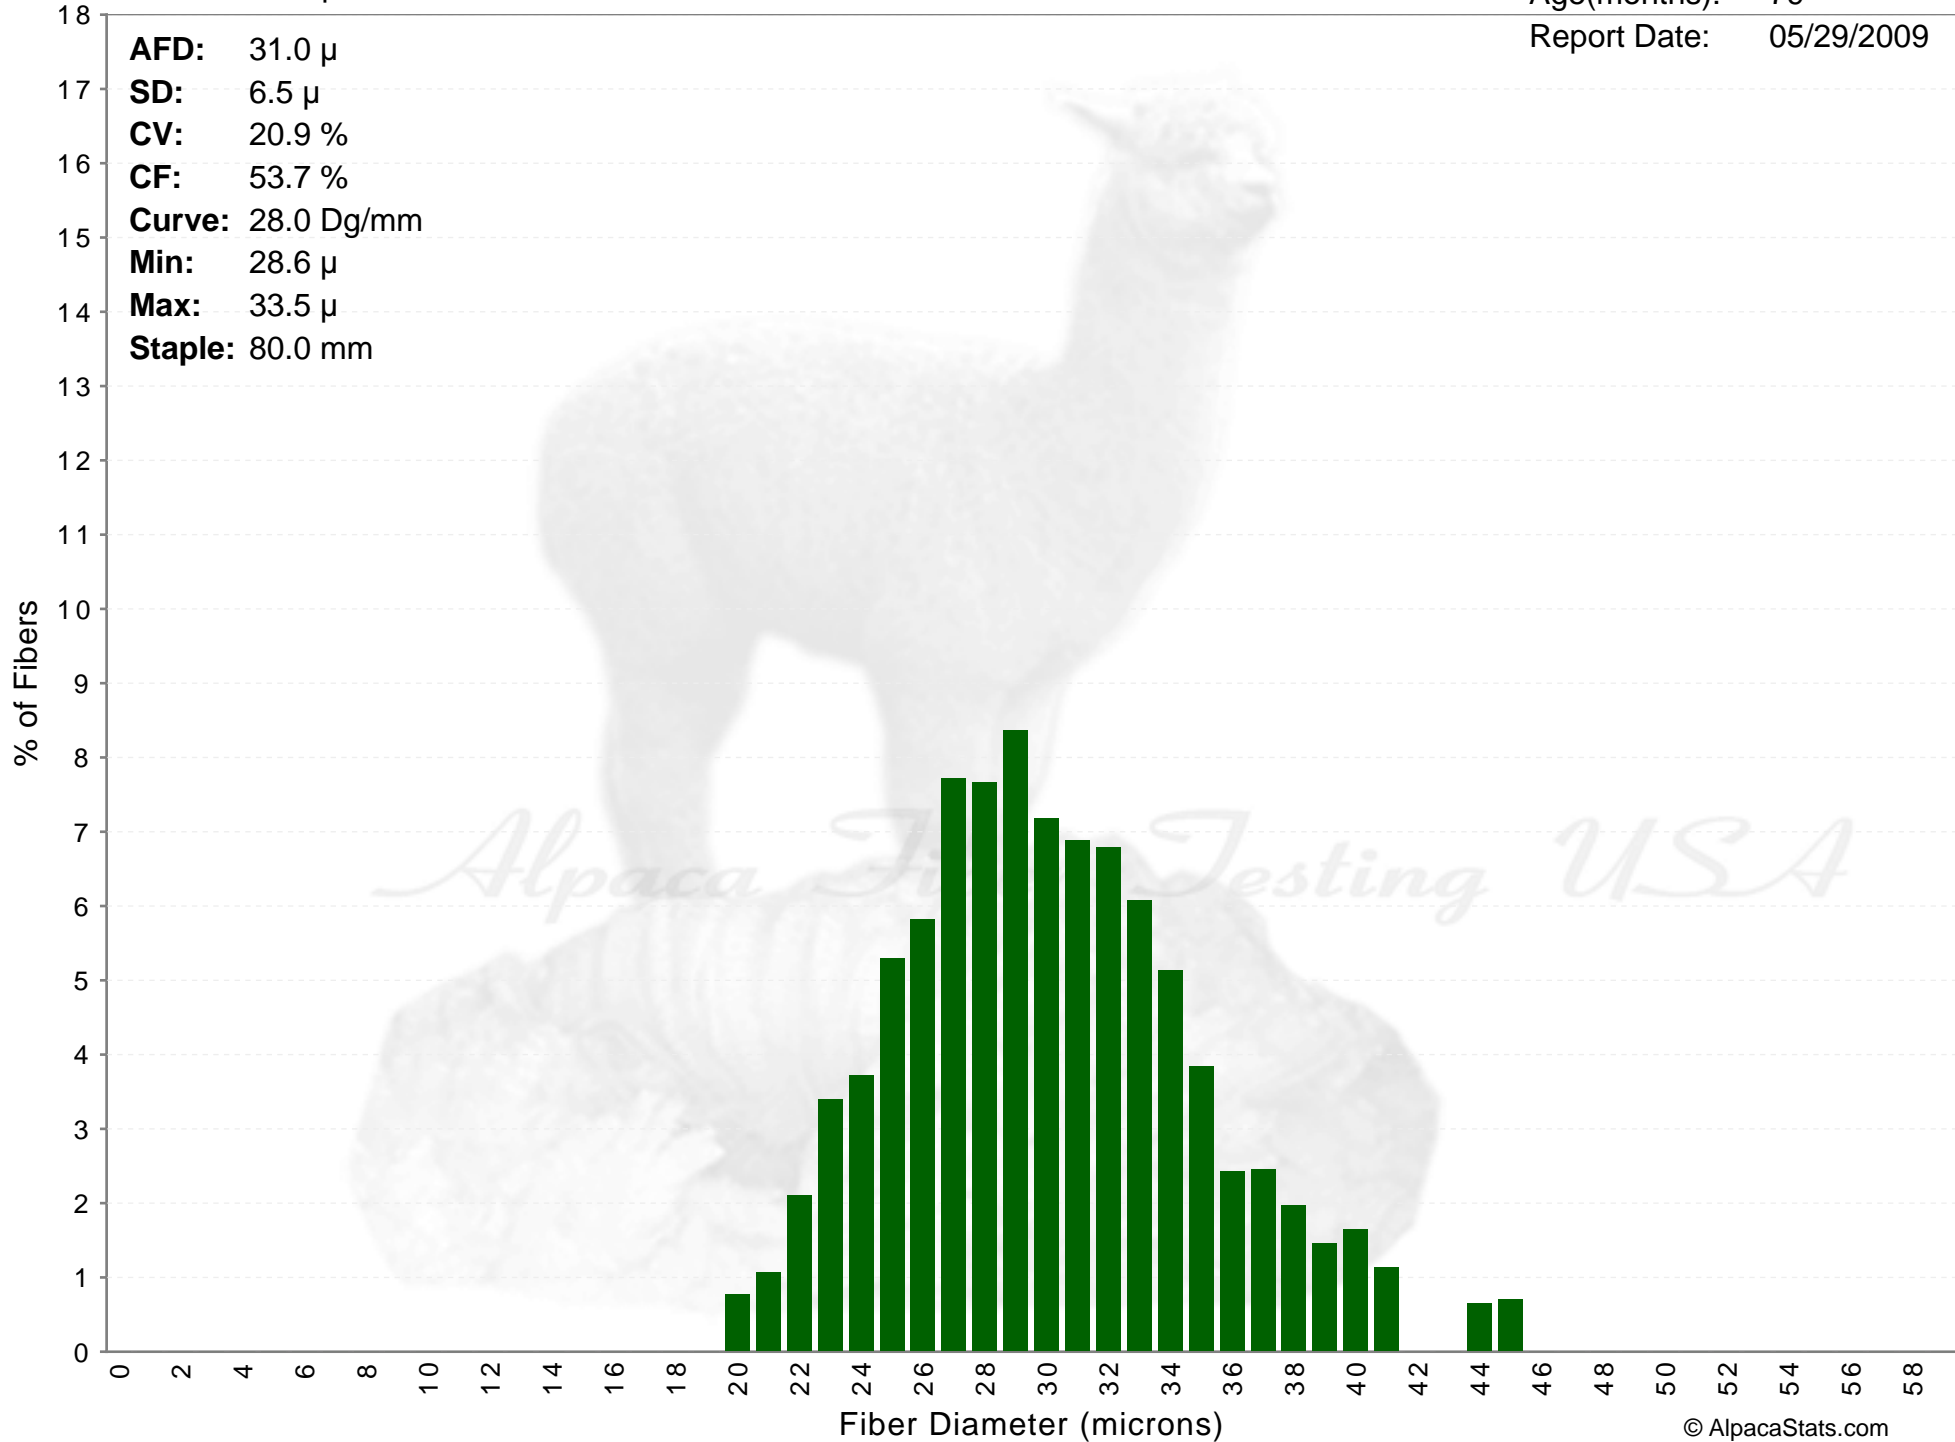

Powder Puff Alpacas

MISTY GEM

Age(months): 79
Report Date: 05/29/2009

AFD: 31.0 μ
SD: 6.5 μ
CV: 20.9 %
CF: 53.7 %
Curve: 28.0 Dg/mm
Min: 28.6 μ
Max: 33.5 μ
Staple: 80.0 mm

Powder Puff Alpacas

MISTY GEM

Age(months): 79
Report Date: 05/29/2009

AFD: 31.0 μ
SD: 6.5 μ
CV: 20.9 %
CF: 53.7 %
Curve: 28.0 Dg/mm
Min: 28.6 μ
Max: 33.5 μ
Staple: 80.0 mm