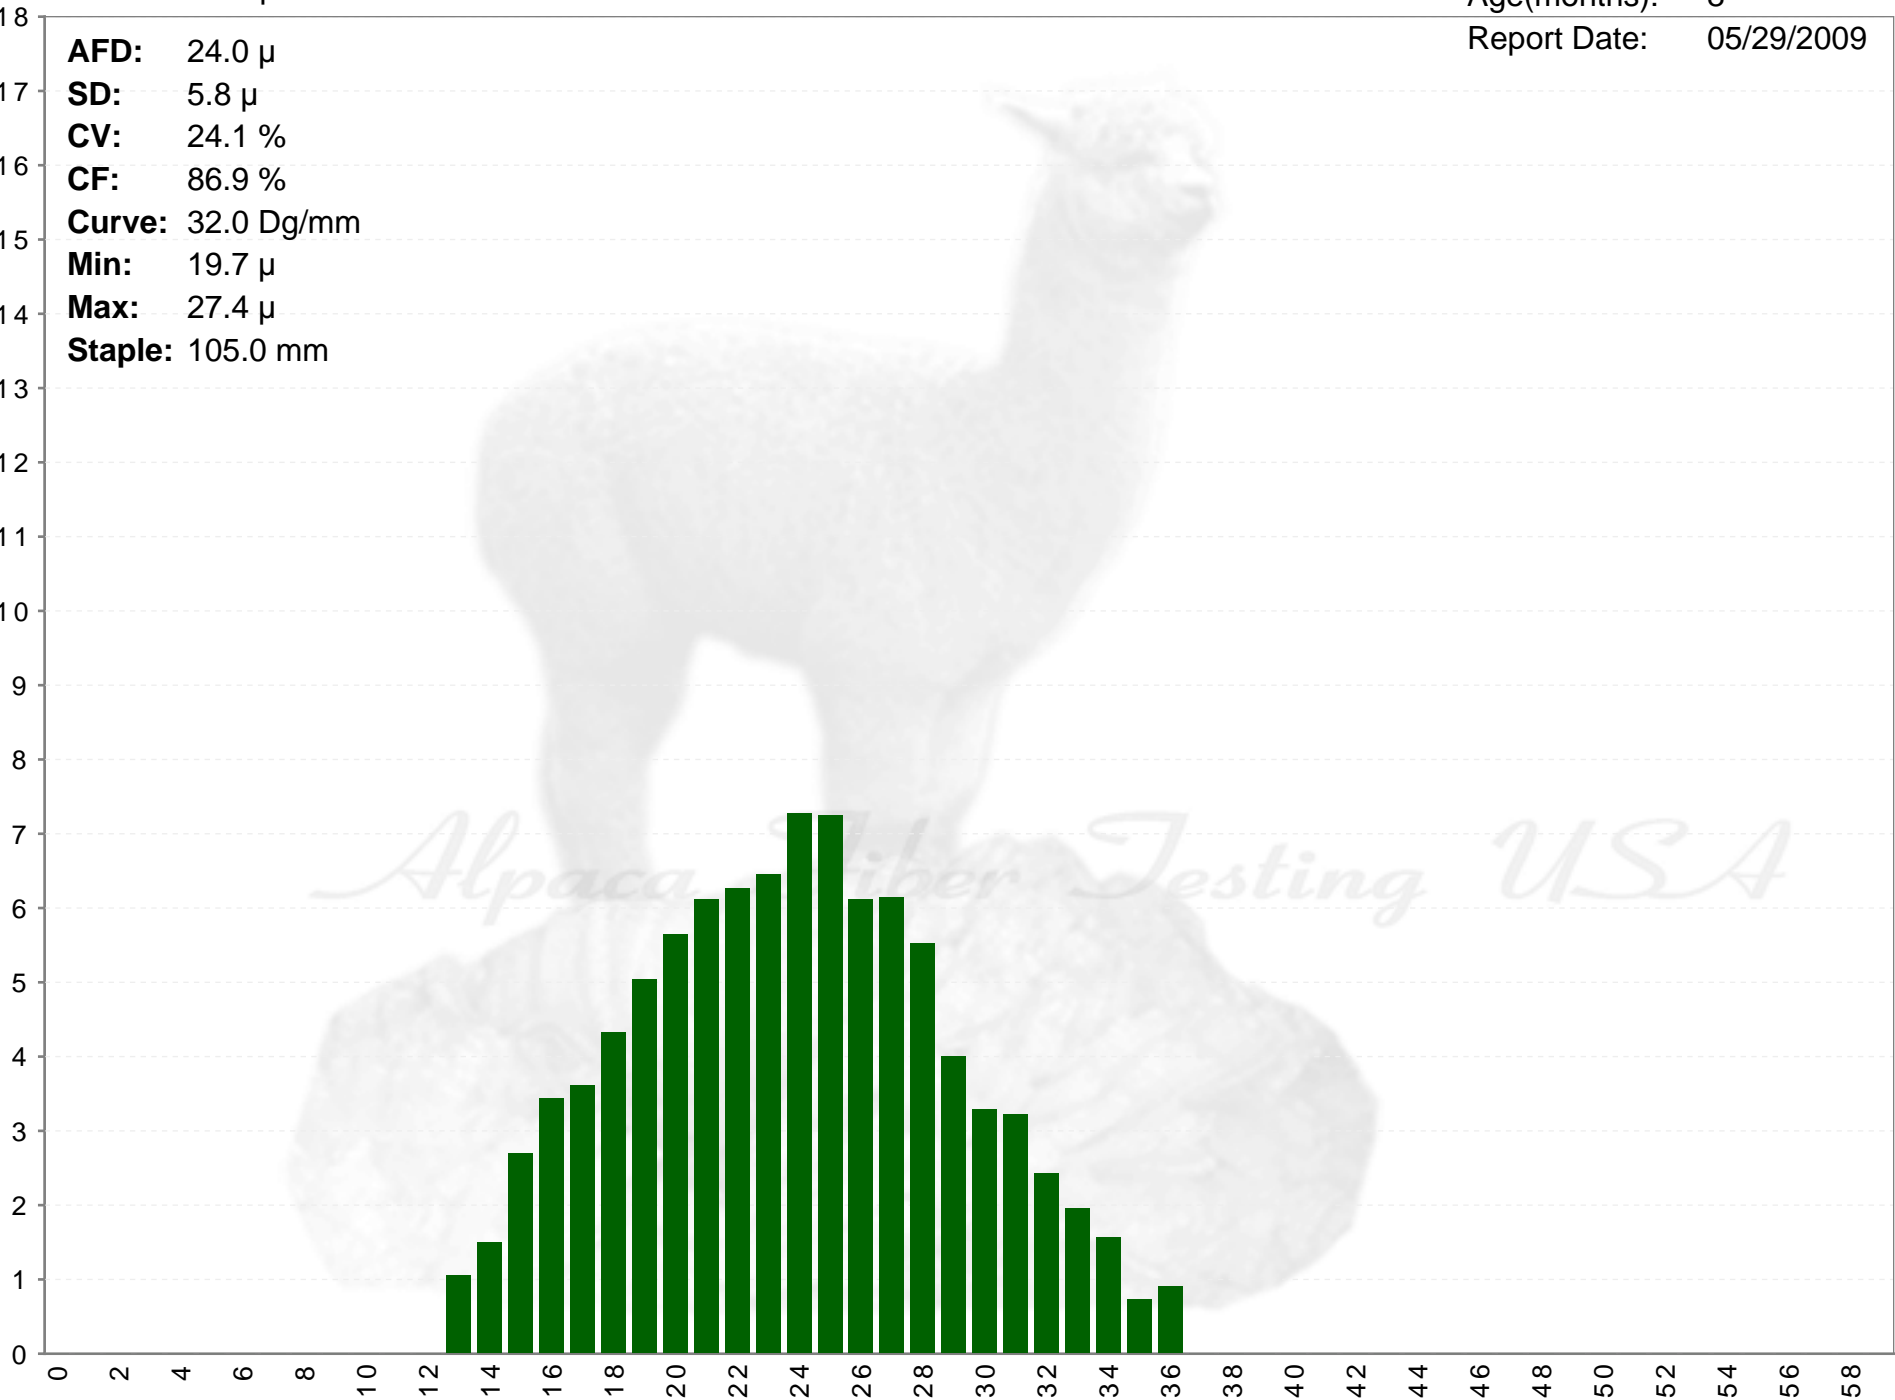

Powder Puff Alpacas

RUSH

Age(months): 8

Report Date: 05/29/2009

AFD: 24.0 μ
SD: 5.8 μ
CV: 24.1 %
CF: 86.9 %
Curve: 32.0 Dg/mm
Min: 19.7 μ
Max: 27.4 μ
Staple: 105.0 mm

% of Fibers

Alpaca Fiber Testing USA

Fiber Diameter (microns)

Powder Puff Alpacas

RUSH

Age(months): 8

Report Date: 05/29/2009

AFD: 24.0 μ
SD: 5.8 μ
CV: 24.1 %
CF: 86.9 %
Curve: 32.0 Dg/mm
Min: 19.7 μ
Max: 27.4 μ
Staple: 105.0 mm