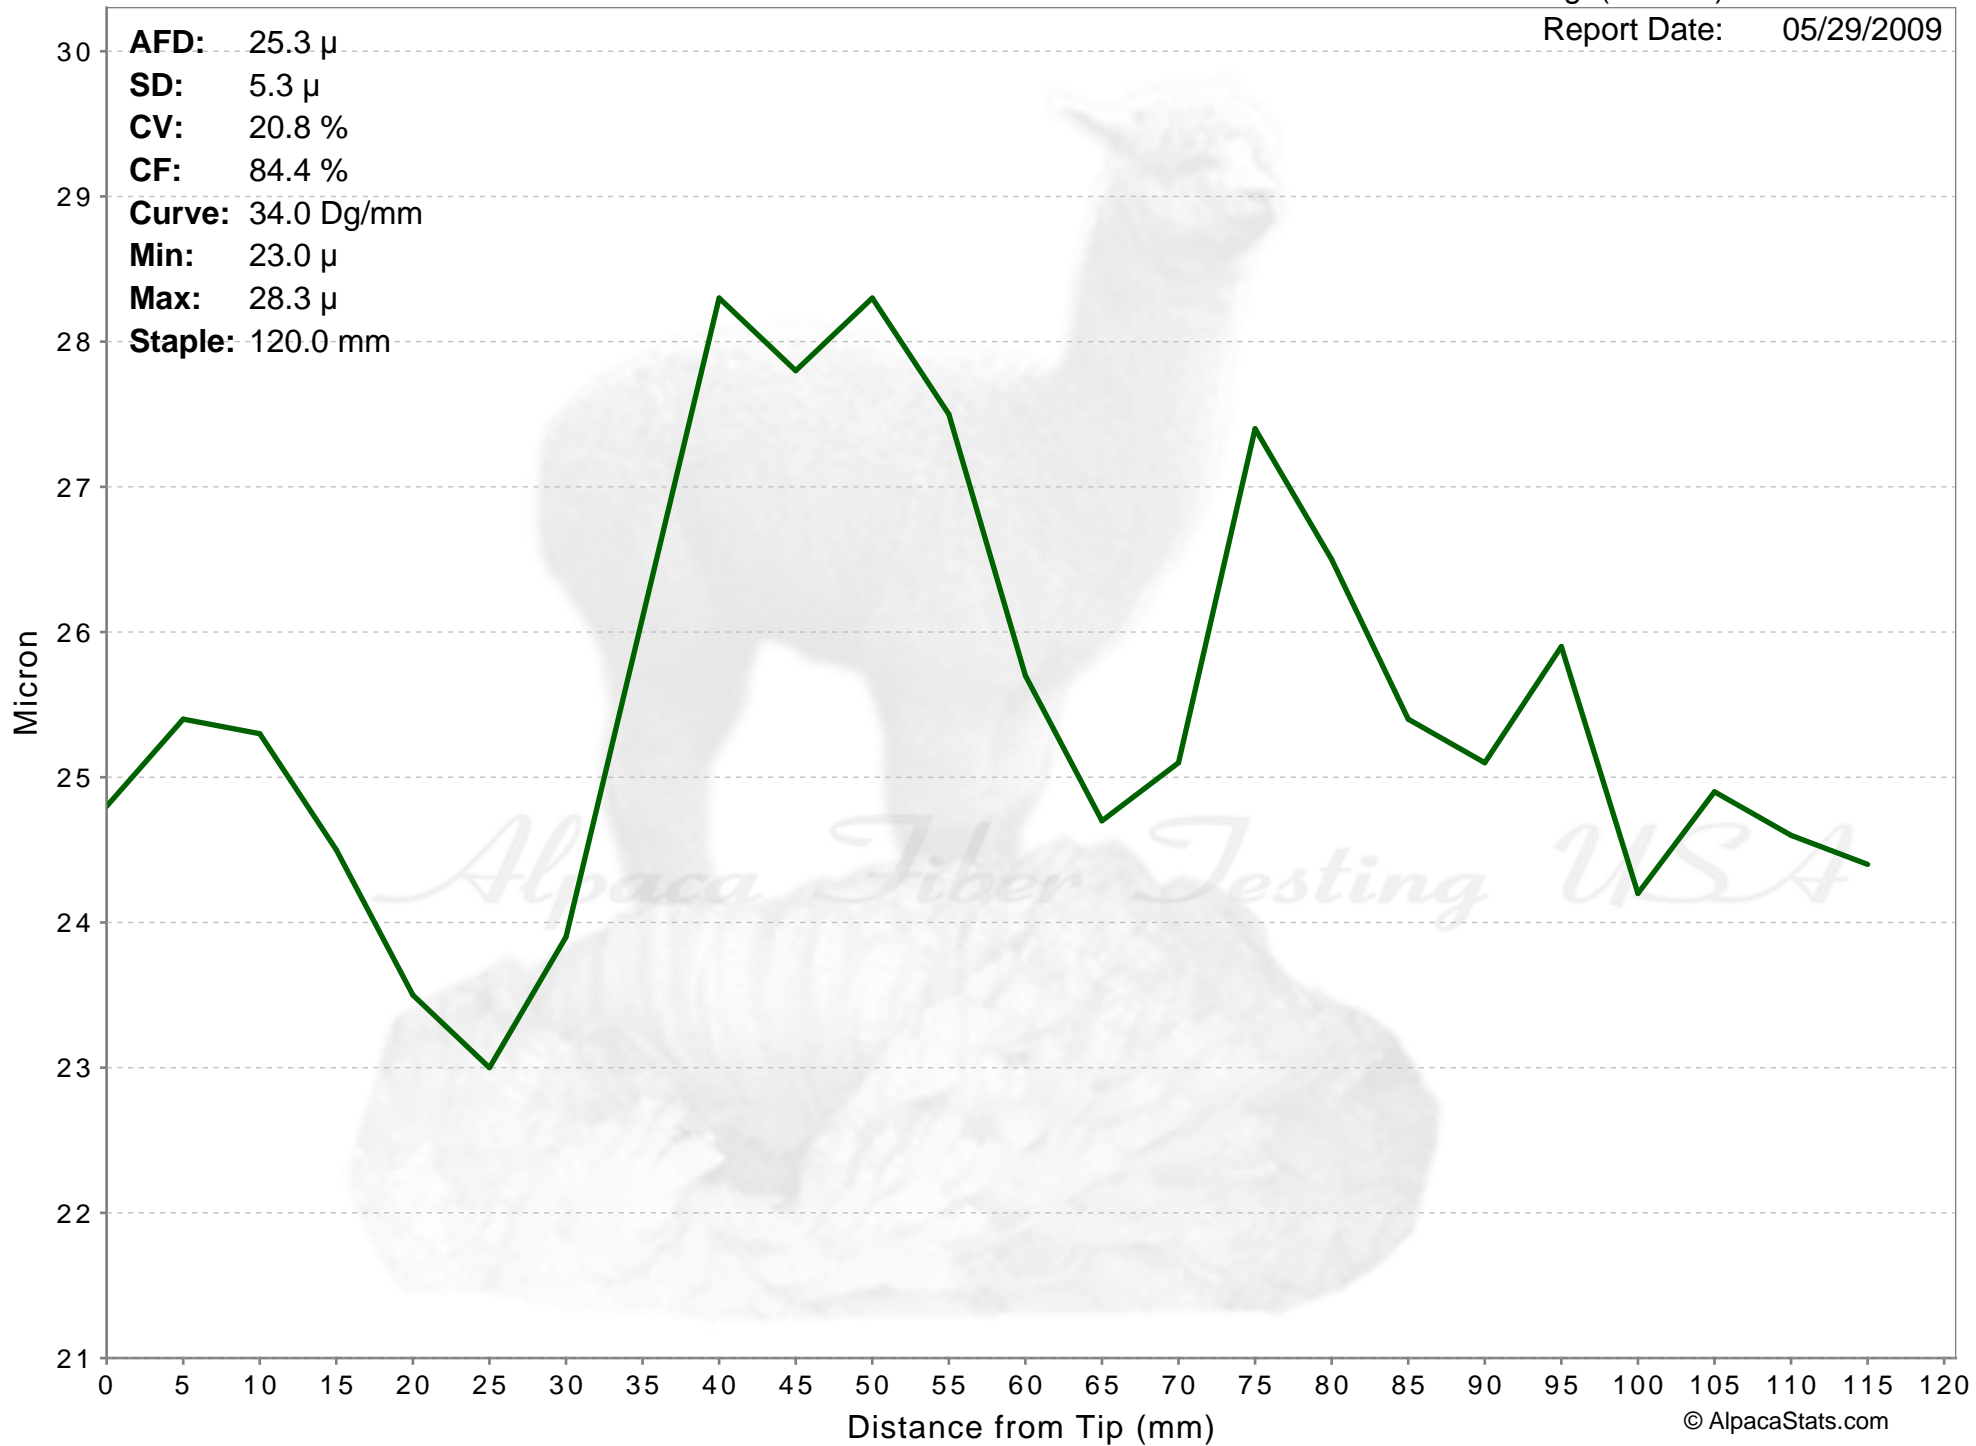

Powder Puff Alpacas

SHILOH

Age(months): 25
Report Date: 05/29/2009

AFD: 25.3 μ
SD: 5.3 μ
CV: 20.8 %
CF: 84.4 %
Curve: 34.0 Dg/mm
Min: 23.0 μ
Max: 28.3 μ
Staple: 120.0 mm

% of Fibers

Alpaca Fiber Testing USA

Fiber Diameter (microns)

Powder Puff Alpacas

SHILOH

Age(months): 25

Report Date: 05/29/2009

AFD: 25.3 μ
SD: 5.3 μ
CV: 20.8 %
CF: 84.4 %
Curve: 34.0 Dg/mm
Min: 23.0 μ
Max: 28.3 μ
Staple: 120.0 mm