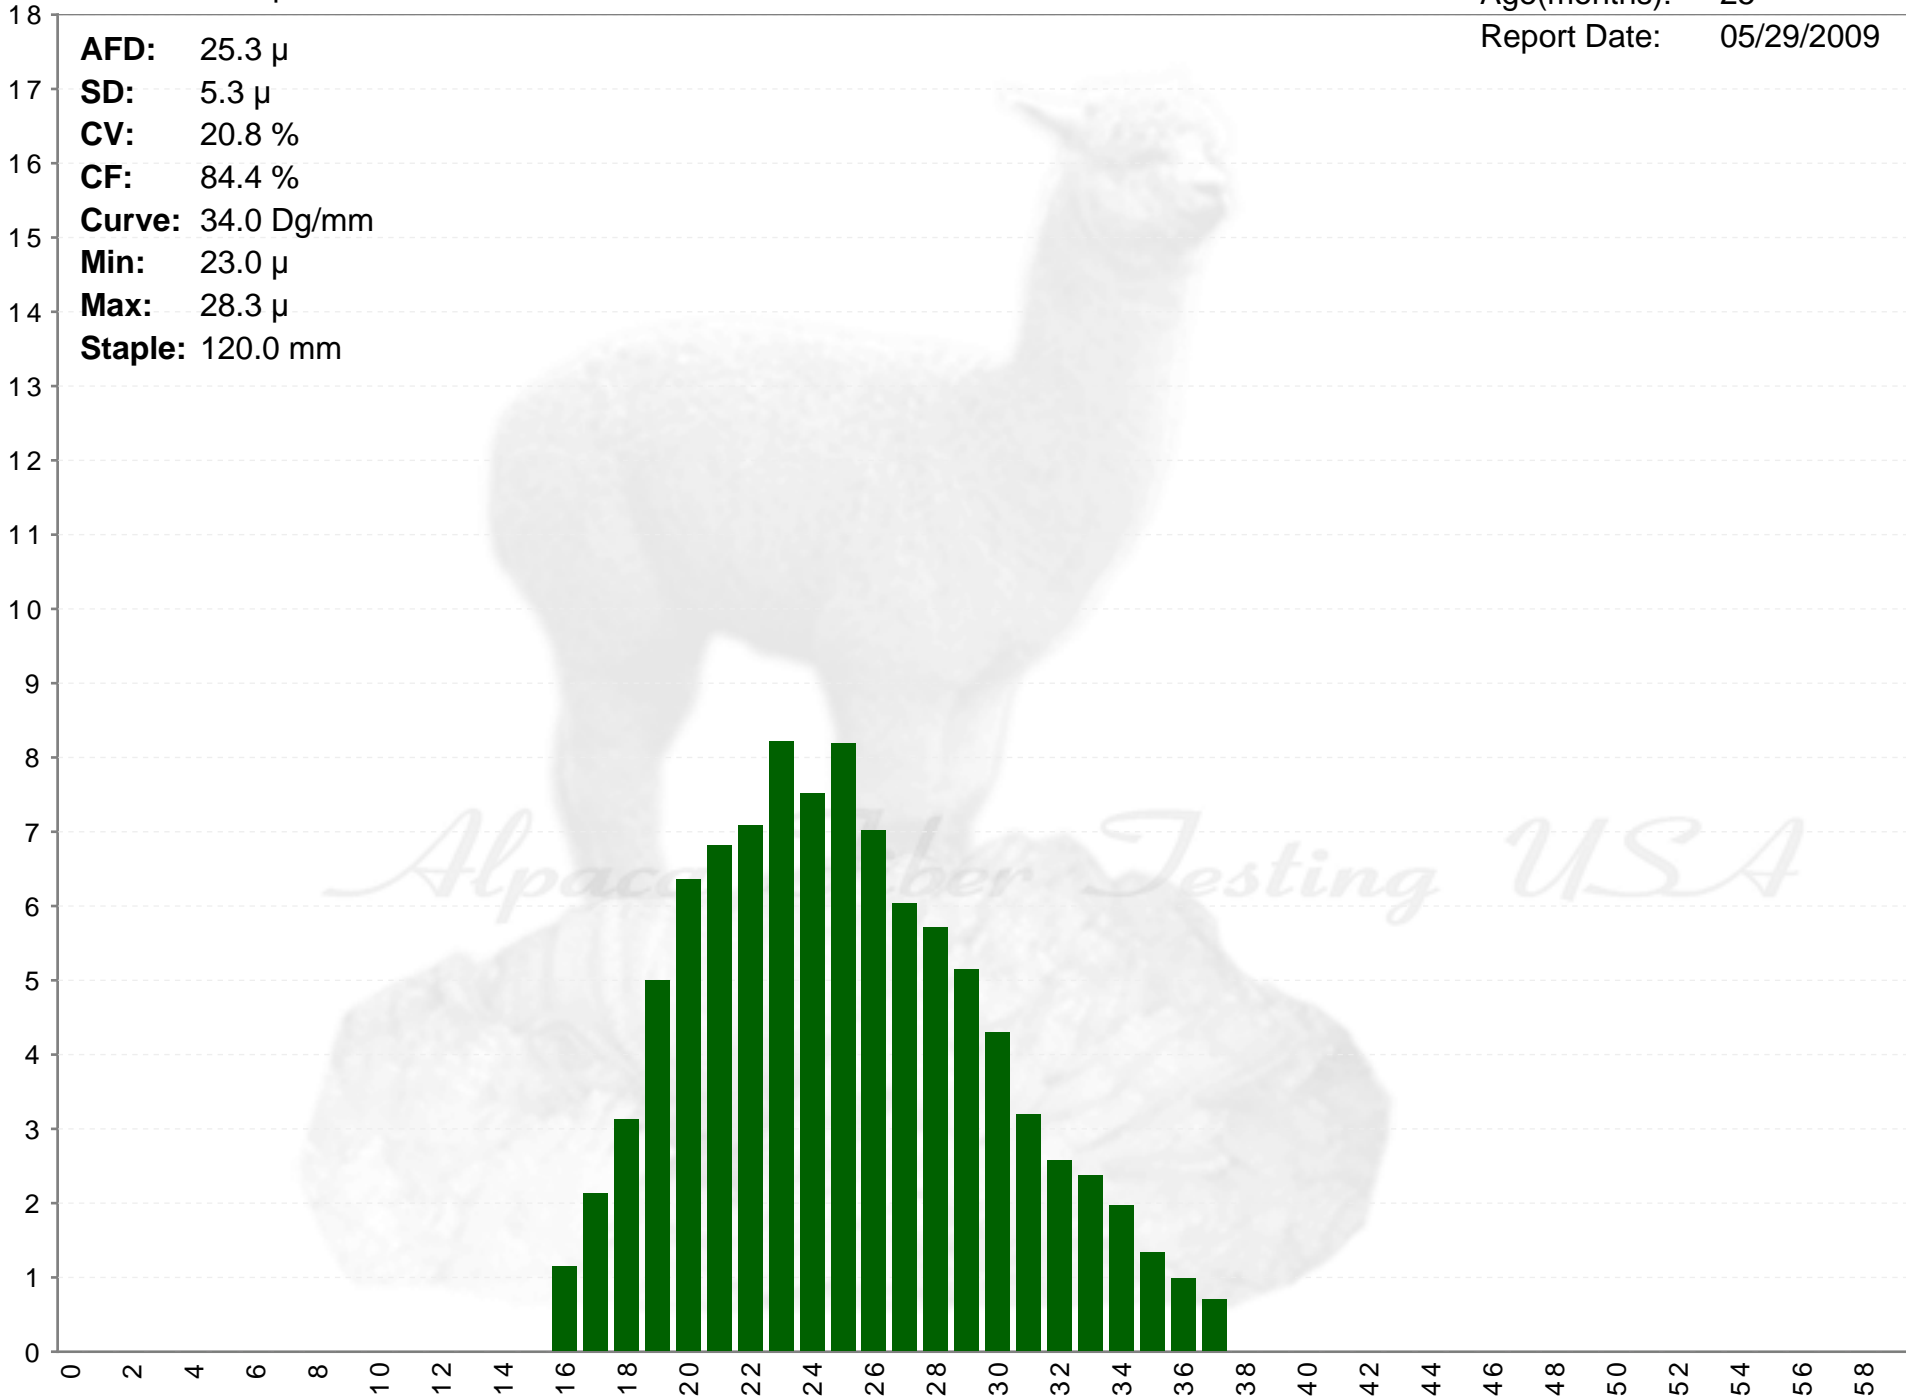

Powder Puff Alpacas

SHILOH

Age(months): 25
Report Date: 05/29/2009

AFD: 25.3 μ
SD: 5.3 μ
CV: 20.8 %
CF: 84.4 %
Curve: 34.0 Dg/mm
Min: 23.0 μ
Max: 28.3 μ
Staple: 120.0 mm

% of Fibers

Alpaca Fiber Testing USA

Fiber Diameter (microns)

Powder Puff Alpacas

SHILOH

Age(months): 25

Report Date: 05/29/2009

AFD: 25.3 μ
SD: 5.3 μ
CV: 20.8 %
CF: 84.4 %
Curve: 34.0 Dg/mm
Min: 23.0 μ
Max: 28.3 μ
Staple: 120.0 mm