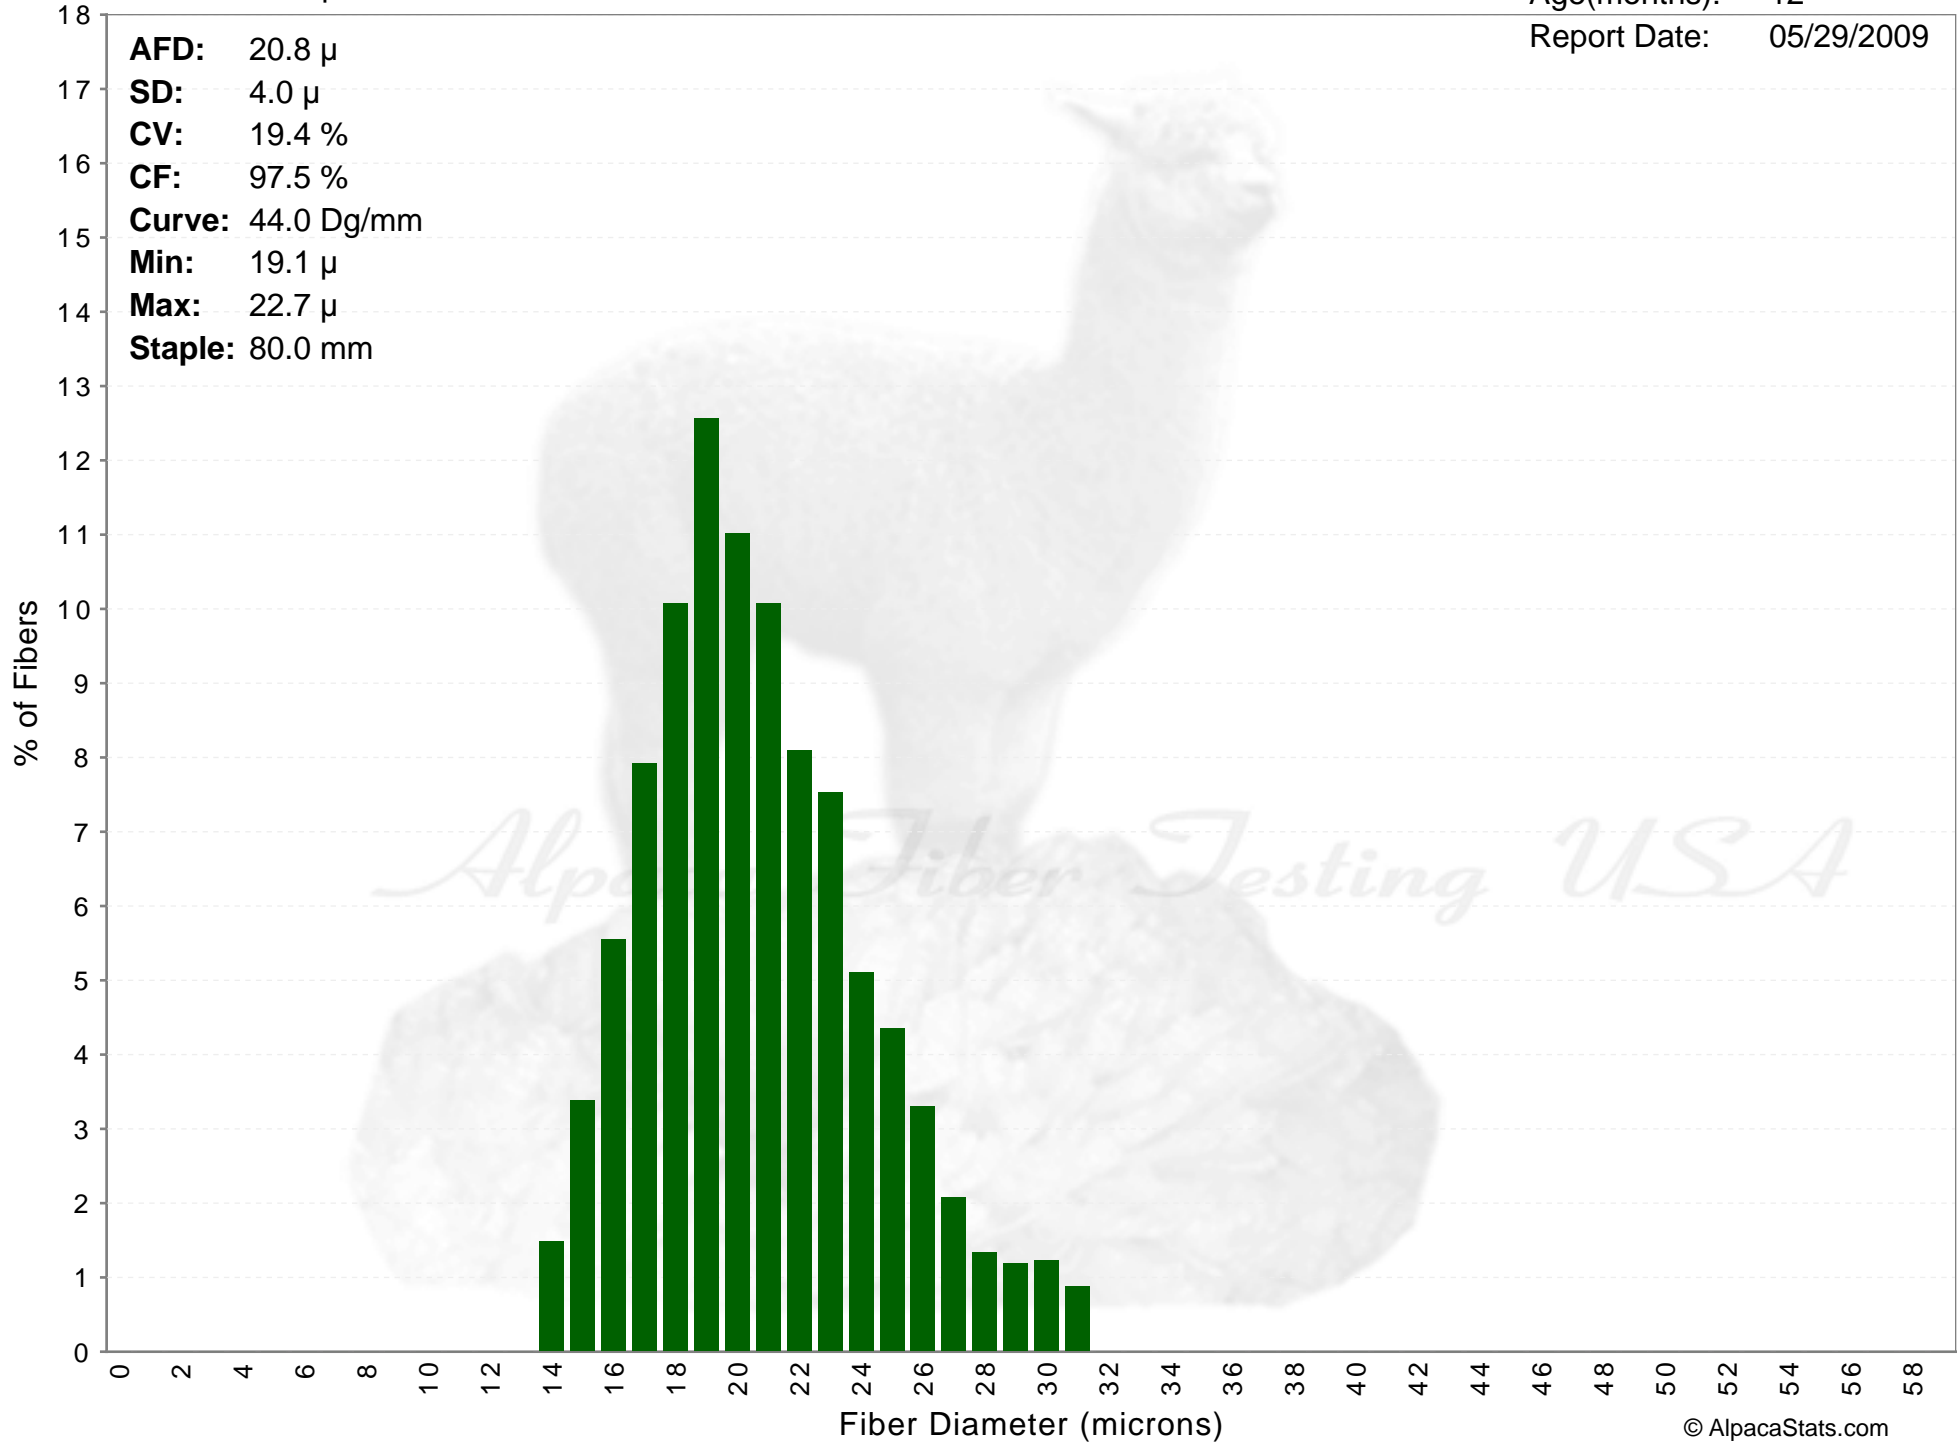

Powder Puff Alpacas

VIOLET

Age(months): 12
Report Date: 05/29/2009

AFD: 20.8 μ
SD: 4.0 μ
CV: 19.4 %
CF: 97.5 %
Curve: 44.0 Dg/mm
Min: 19.1 μ
Max: 22.7 μ
Staple: 80.0 mm

Alpaca Fiber Testing USA

Powder Puff Alpacas

VIOLET

Age(months): 12

Report Date: 05/29/2009

AFD: 20.8 μ
SD: 4.0 μ
CV: 19.4 %
CF: 97.5 %
Curve: 44.0 Dg/mm
Min: 19.1 μ
Max: 22.7 μ
Staple: 80.0 mm

Alpaca Fiber Testing USA