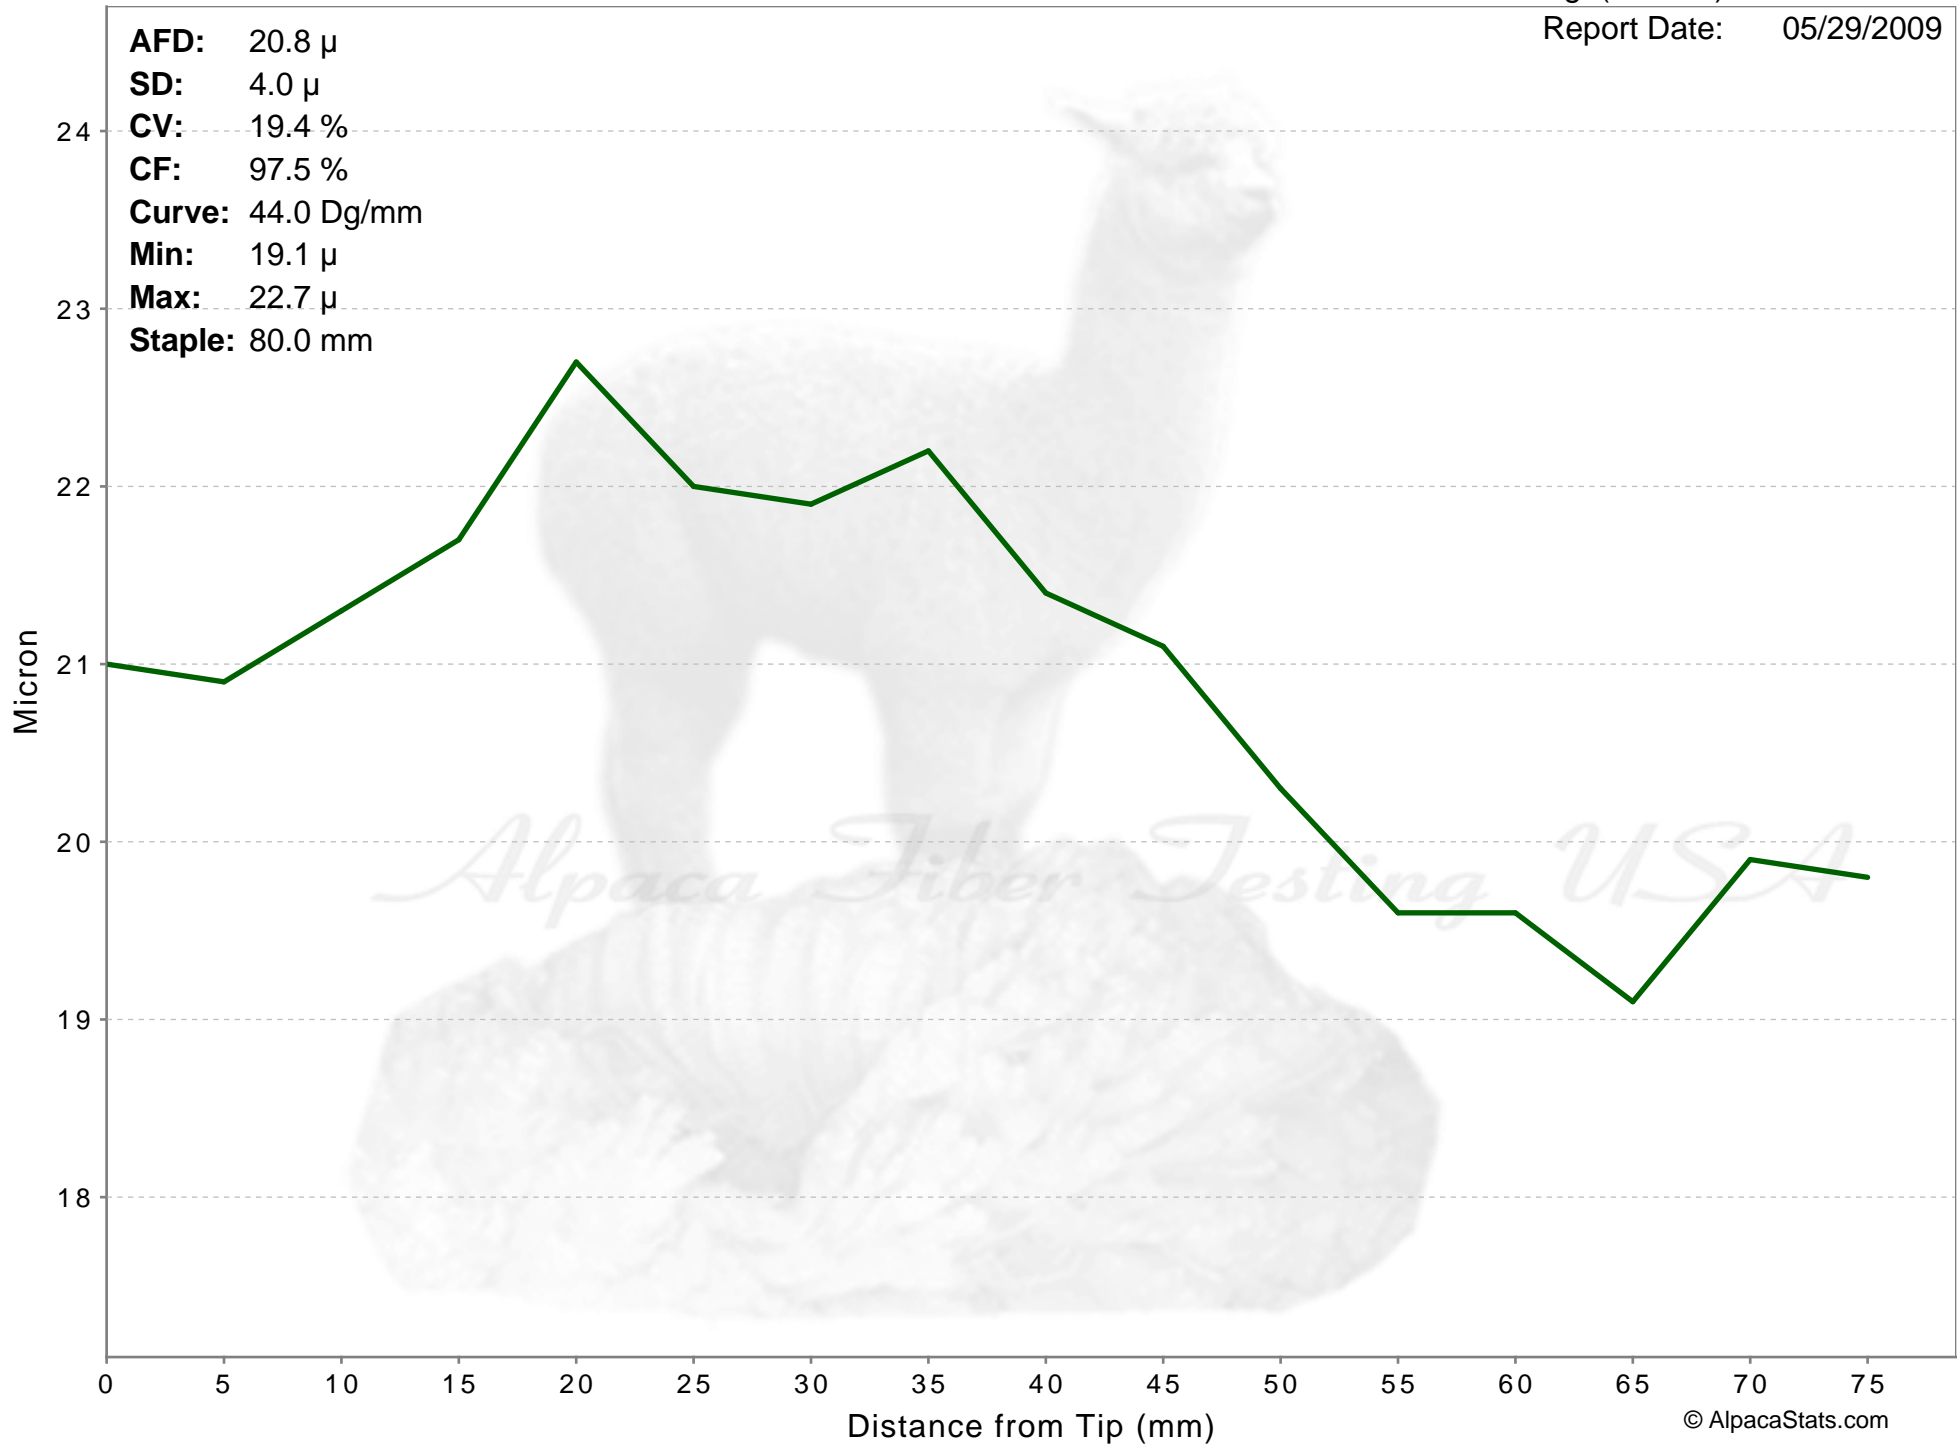

Powder Puff Alpacas

VIOLET

Age(months): 12
Report Date: 05/29/2009

AFD: 20.8 μ
SD: 4.0 μ
CV: 19.4 %
CF: 97.5 %
Curve: 44.0 Dg/mm
Min: 19.1 μ
Max: 22.7 μ
Staple: 80.0 mm

Alpaca Fiber Testing USA

Powder Puff Alpacas

VIOLET

Age(months): 12

Report Date: 05/29/2009

AFD: 20.8 μ
SD: 4.0 μ
CV: 19.4 %
CF: 97.5 %
Curve: 44.0 Dg/mm
Min: 19.1 μ
Max: 22.7 μ
Staple: 80.0 mm

Alpaca Fiber Testing USA